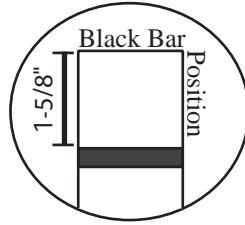

LABELS/ROLL	ROLLS/CASE	SIZE	WEIGHT
1500	16	2.25" x 3.0"	40#

SLHOB0930

Non-Stock Labels

SLHOB0930 red/blue

Blank Non-Stock Labels

SLHOB0930B blank

Custom Labels

- 1-color
- 2-color
- 3-color