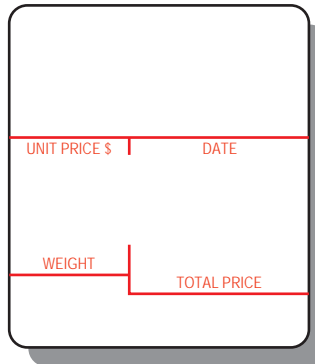

Digi SM-15 Non-UPC

LABELS/ROLL	ROLLS/CASE	SIZE	WEIGHT
600	30	40mm x 46mm	17#

Stock Labels

SLDIG0531 red

SLDIG0532 green

Blank Non-Stock Labels

SLDIG0531B blank

Custom Labels

1-color

2-color

3-color

SLDIG0531