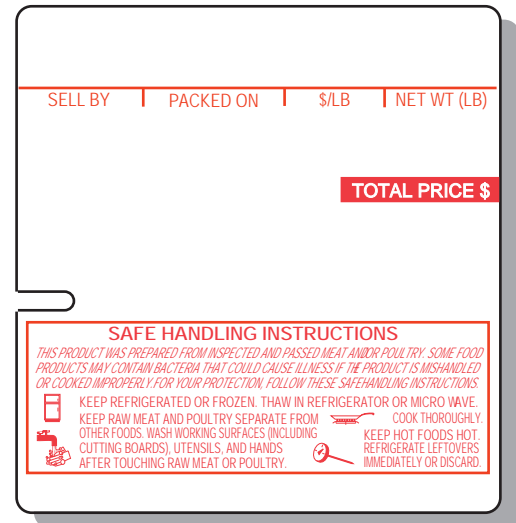

Ishida WPL-4000 UPC Notched 67mm

LABELS/ROLL	ROLLS/CASE	SIZE	WEIGHT
3150	5	64mm x 67mm	28#

Stock Labels

SHISH1022 red

Non-Stock Labels

SLISH1022 red

Blank Non-Stock Labels

SLISH1022B blank

Custom Labels

1-color

2-color

3-color

SHISH1022