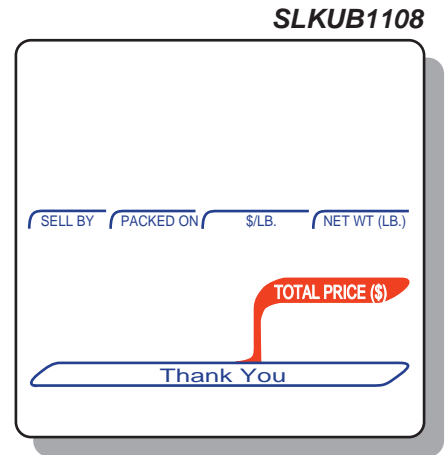

Kubota FP1-S UPC

LABELS/ROLL	ROLLS/CASE	SIZE	WEIGHT
940	12	54mm x 52.5mm	13#

1. **Stock Labels**
   SLKUB1108 red/blue
2. **Blank Non-Stock Labels**
   SLKUB1108B blank
3. **Custom Labels**
   1-color
   2-color
   3-color

Kubota FP1-S UPC Safe Handling

LABELS/ROLL	ROLLS/CASE	SIZE	WEIGHT
640	12	54mm x 72.5mm	13#

1. **Stock Labels**
   SHKUB1109 red/blue
2. **Blank Non-Stock Labels**
   SLKUB1109B blank
3. **Custom Labels**
   1-color
   2-color
   3-color