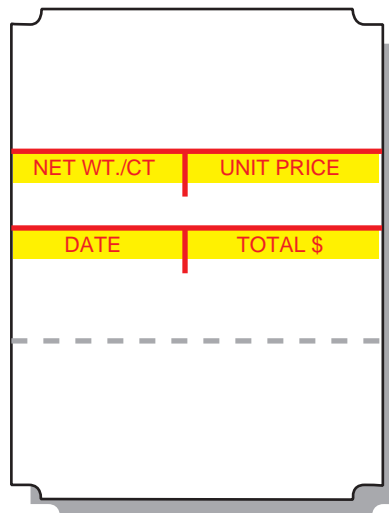

Berkel CX-20/30 40mm

LABELS/ROLL	ROLLS/CASE	SIZE	WEIGHT
1000	12	49mm x 40mm	12#

SLBER0219B

Blank Stock Labels

SLBER0219B blank

Custom Labels

- 1-color
- 2-color
- 3-color

Berkel CX-20/30 65mm

LABELS/ROLL	ROLLS/CASE	SIZE	WEIGHT
625	12	49mm x 65mm	12#

Stock Labels

SLBER0220 red/yellow

Blank Stock Labels

SLBER0220B blank

Perforated

Stock Labels

SLBER0220P red/yellow

Blank Stock Labels

SLBER0220BP blank

Custom Labels

- 1-color
- 2-color
- 3-color

SLBER0220

SLBER0220B

SLBER0220P

SLBER0220BP