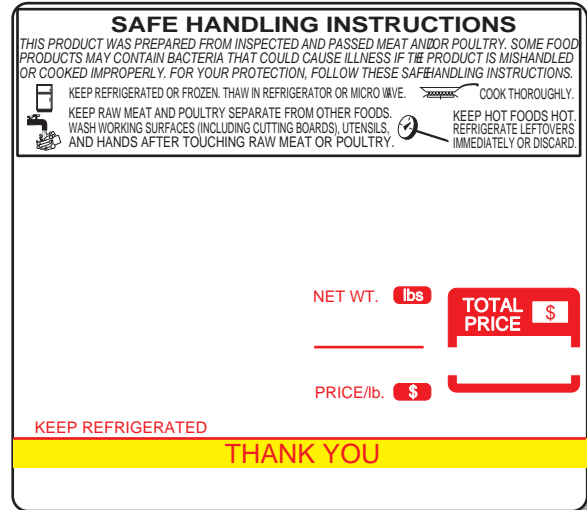

Tec HP-18 UPC Die Cut

LABELS/ROLL	ROLLS/CASE	SIZE	WEIGHT
1200	12	76mm x 67.2mm	28#

SHTEC1314

Stock Labels

SHTEC1314 red/yellow

Non-Stock Labels

SLTEC1314 red/yellow

Blank Non-Stock Labels

SLTEC1314B blank

Custom Labels

1-color

2-color

3-color