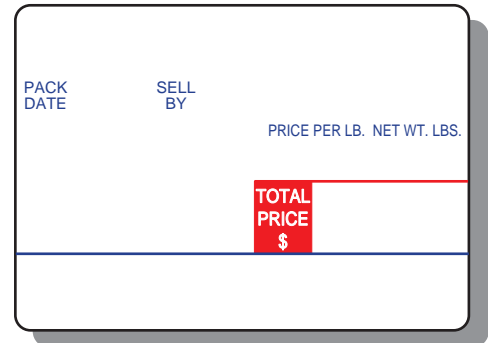

SLDIG0507 red/blue

Blank Non-Stock Labels

SLDIG0507B blank

Custom Labels

- 1-color
- 2-color
- 3-color

SLDIG0507

Digi DP-120/70/25 55mm 1.5" core

LABELS/ROLL	ROLLS/CASE	SIZE	WEIGHT
1100	15	60mm x 55mm	22#