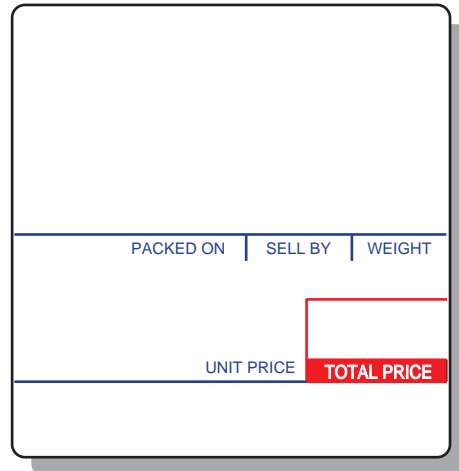

Custom Labels

- 1-color
- 2-color
- 3-color

SLCAS0403