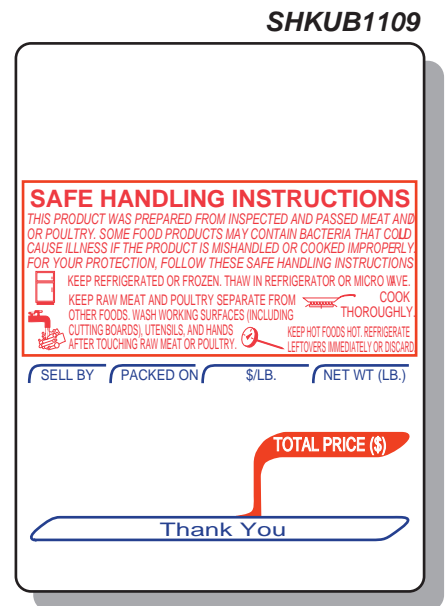

Kubota FP1-S UPC Continuous Strip

LABELS/ROLL	ROLLS/CASE	SIZE	WEIGHT
1,752 inches	12	56mm x 1,752"	13#

1. **Non-Stock Labels**
   SLKUB1110C blank
2. **Custom Labels**
   1-color
   2-color
   3-color

Kubota FP1-S UPC

LABELS/ROLL	ROLLS/CASE	SIZE	WEIGHT
940	12	54mm x 52.5mm	13#

1. **Stock Labels**
   SLKUB1108 red/blue
2. **Blank Non-Stock Labels**
   SLKUB1108B blank
3. **Custom Labels**
   1-color
   2-color
   3-color

Kubota FP1-S UPC Safe Handling

LABELS/ROLL	ROLLS/CASE	SIZE	WEIGHT
640	12	54mm x 72.5mm	13#

1. **Stock Labels**
   SHKUB1109 red/blue
2. **Blank Non-Stock Labels**
   SLKUB1109B blank
3. **Custom Labels**
   1-color
   2-color
   3-color