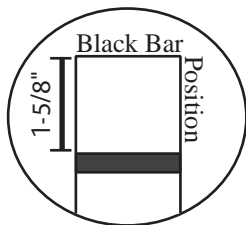

Custom Labels

- 1-color
- 2-color
- 3-color

SLHOB0931

SLHOB0931TP

PACKED ON	SELL BY	
NET WT/CT	UNIT PRICE	TOTAL PRICE
TOTAL PRICE		

PACKED ON	SELL BY	
NET WT/CT	UNIT PRICE	TOTAL PRICE
TOTAL PRICE