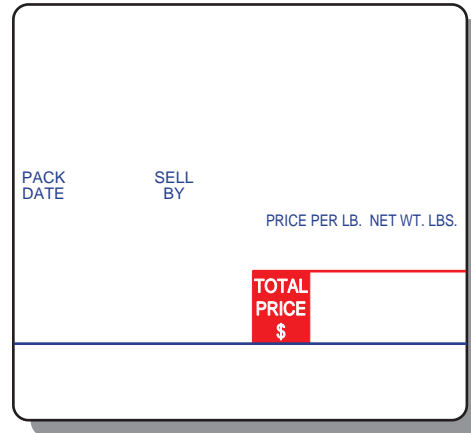

Weldotron 9000 Style T-8 UPC 3" core

LABELS/ROLL	ROLLS/CASE	SIZE	WEIGHT
2400	3	60mm x 55mm	14#

Non-Stock Labels

SLWEL1507 red/blue

Blank Non-Stock Labels

SLWEL1507B blank

Custom Labels

1-color

2-color

3-color

SLWEL1507