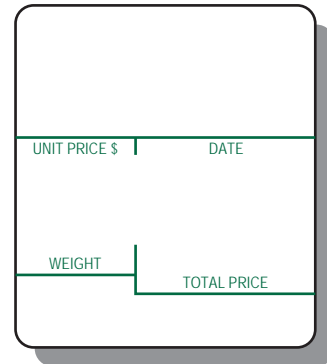

Digi SM-15 Non-UPC

LABELS/ROLL	ROLLS/CASE	SIZE	WEIGHT
600	30	40mm x 46mm	17#

Stock Labels

SLDIG0531 red

SLDIG0532 green

Blank Non-Stock Labels

SLDIG0531B blank

Custom Labels

1-color

2-color

3-color

SLDIG0532

Digi SM-15 UPC Thank You & w/o Thank You

LABELS/ROLL	ROLLS/CASE	SIZE	WEIGHT
500	30	40mm x 62mm	13#

Stock Labels

SLDIG0533 red

SLDIG0534 green

SLDIG0535 red

SLDIG0536 green

Blank Non-Stock Labels

SLDIG0535B blank

Custom Labels

1-color

2-color

3-color