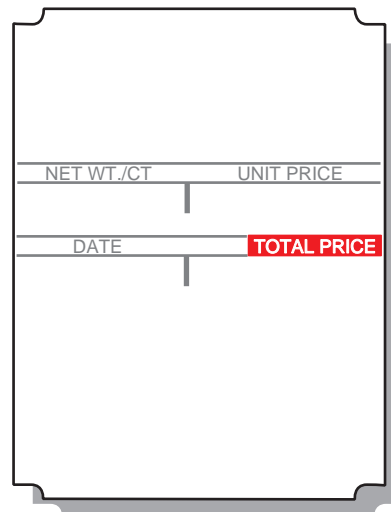

Custom Labels

- 1-color
- 2-color
- 3-color

SLBER0216