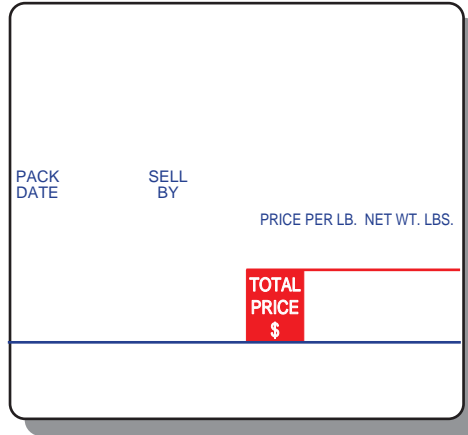

Digi DPS-6000/DPS-6084 Style 3 UPC 55mm 3" core

LABELS/ROLL	ROLLS/CASE	SIZE	WEIGHT
2400	3	60mm x 55mm	13#

Stock Labels

SLDIG0530 red/blue

SLDIG0530

Blank Non-Stock Labels

SLDIG0530B blank

Custom Labels

- 1-color
- 2-color
- 3-color