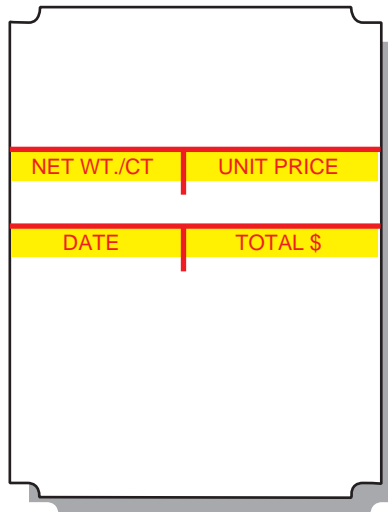

Custom Labels

- 1-color
- 2-color
- 3-color

SLBER0205

SLBER0205B

SLBER0205P

SLBER0205BP