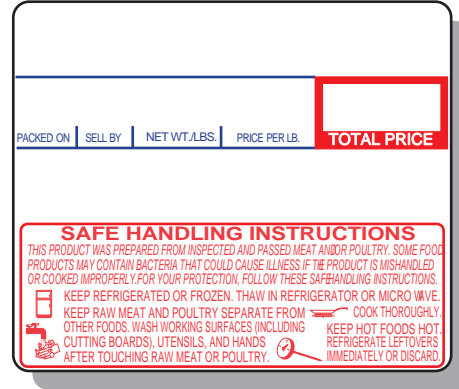

Cas LP-1000 Non-UPC Safe Handling

LABELS/ROLL	ROLLS/CASE	SIZE	WEIGHT
600	12	58mm x 50mm	12#

Stock Labels

SHCAS0402 red/blue

Blank Non-Stock Labels

SLCAS0402B blank

Custom Labels

- 1-color
- 2-color
- 3-color

SHCAS0402