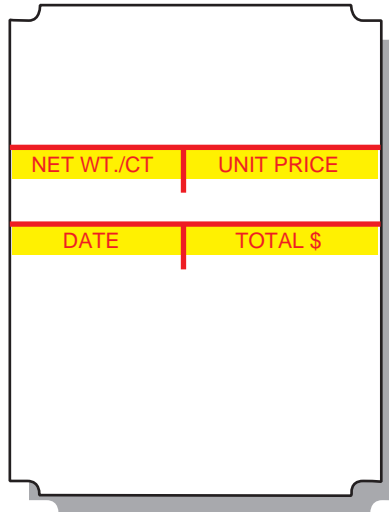

Custom Labels

- 1-color
- 2-color
- 3-color

SLBER0220

SLBER0220B

SLBER0220P

SLBER0220BP