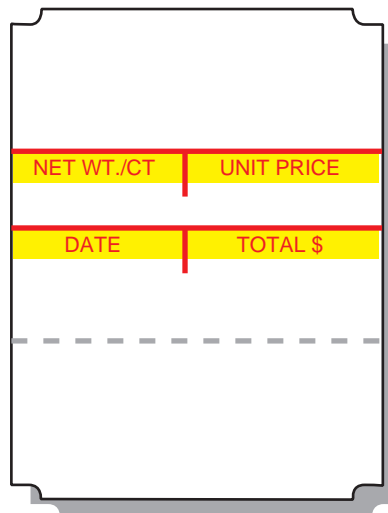

Berkel/Avery 40mm

LABELS/ROLL	ROLLS/CASE	SIZE	WEIGHT
1700	12	49mm x 40mm	15#

SLBER0204B

Stock Labels

SLBER0204B blank

Custom Labels

- 1-color
- 2-color
- 3-color

Berkel/Avery 65mm

LABELS/ROLL	ROLLS/CASE	SIZE	WEIGHT
1000	12	49mm x 65mm	15#

Non-Stock Labels

SLBER0205 red/yellow

Blank Stock Labels

SLBER0205B blank

Perforated

Non-Stock Labels

SLBER0205P red/yellow

Blank Non-Stock Labels

SLBER0205BP blank

Custom Labels

- 1-color
- 2-color
- 3-color

SLBER0205

SLBER0205B

SLBER0205P

SLBER0205BP