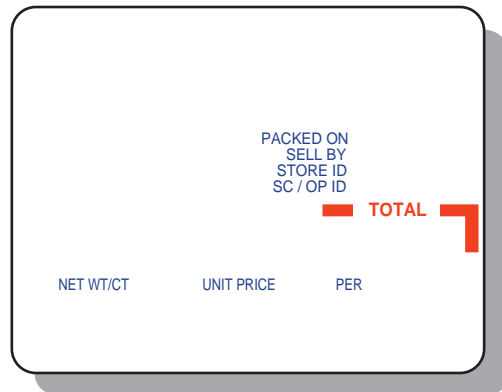

Custom Labels

- 1-color
- 2-color
- 3-color

SLNCI1202